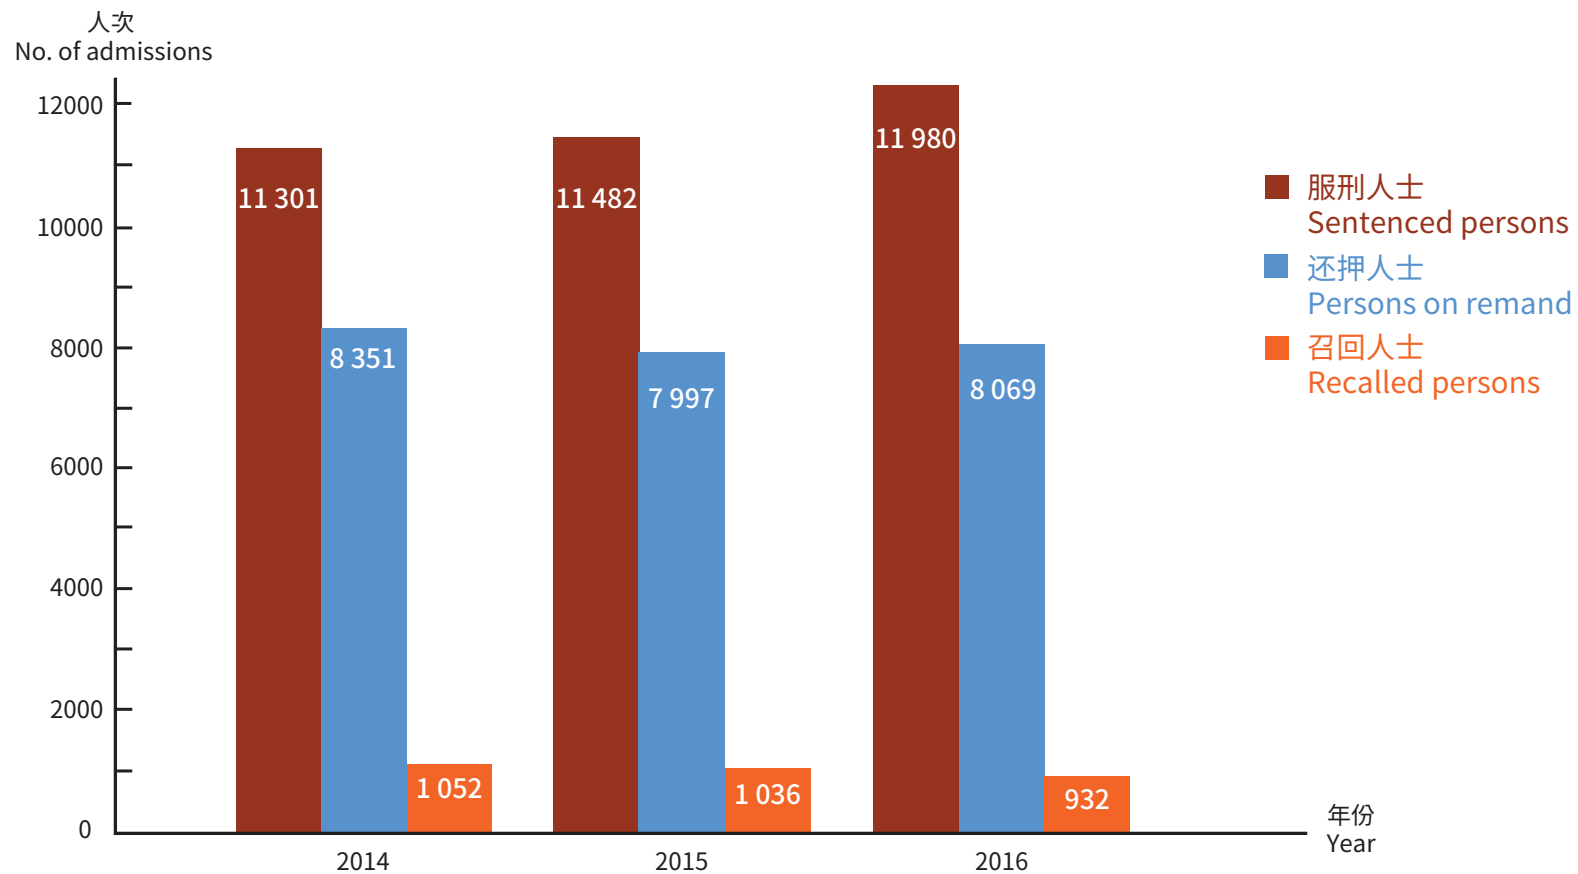

附录 Appendix 6

按类别划分的惩教院所收纳人次 Admission of Persons in Custody to Correctional Institutions by Category

2016

按性别划分的服刑人次
Admission of Sentenced
Persons by Gender

2016

按性别划分的还押人次
Admission of Persons on
Remand by Gender